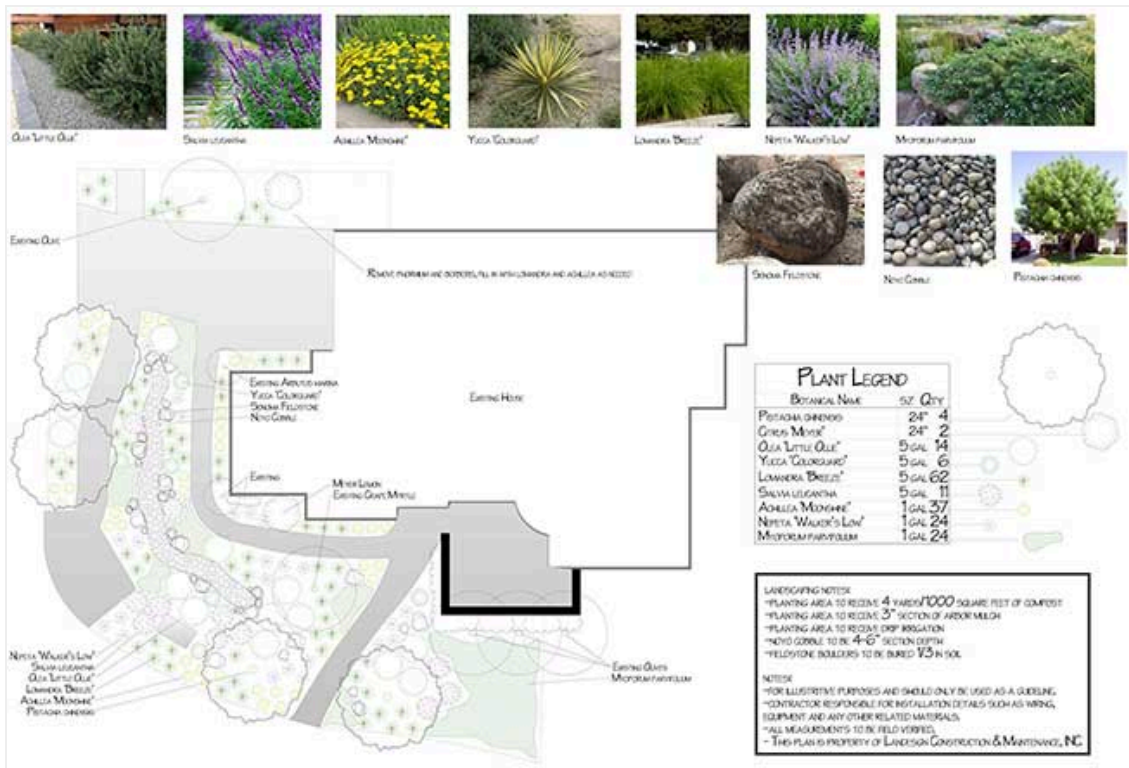

Claire has been busy designing projects to help solve these issues for our customers, focusing on:

- Non-Functional Turf Ban
- Reduced Water Consumption
- Firewise Landscaping
- Drainage and Erosion Control
- Granitecrete or Paver Walkways
- Outdoor Spaces for Work or Lunch Breaks
- Landscape Lighting for Safety or Aesthetics

BEFORE

AFTER

Design Layout Included: Plant Planning

When you work with our talented team of designers, you can expect a comprehensive landscape layout. Below is one of Claire's designs!

[Contact us](#) today for a proposal request and see how we can re-imagine your outdoor space.